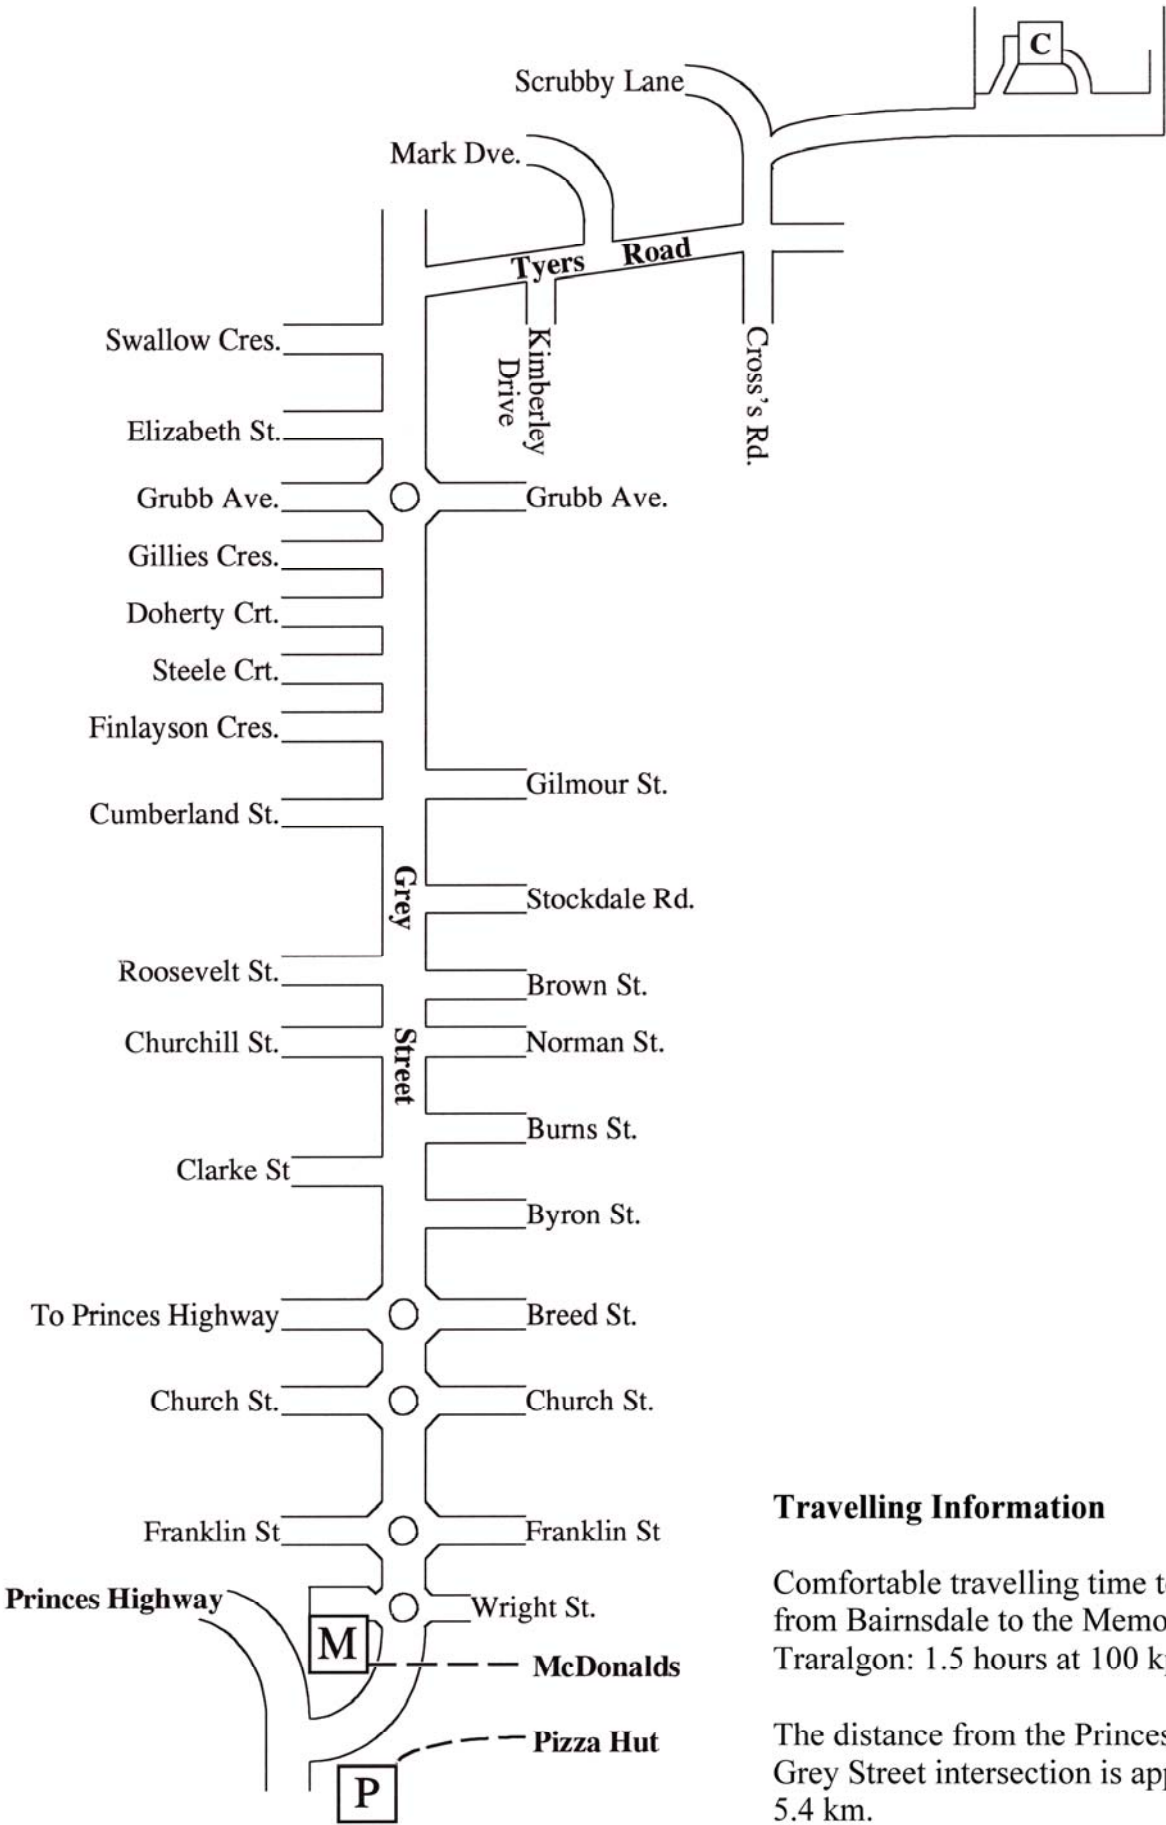

**Gippsland Memorial Park  
Cemetery Drive, Traralgon**

**Travelling Information**

Comfortable travelling time to allow from Bairnsdale to the Memorial Park Traralgon: 1.5 hours at 100 kph.

The distance from the Princes Highway - Grey Street intersection is approximately 5.4 km.